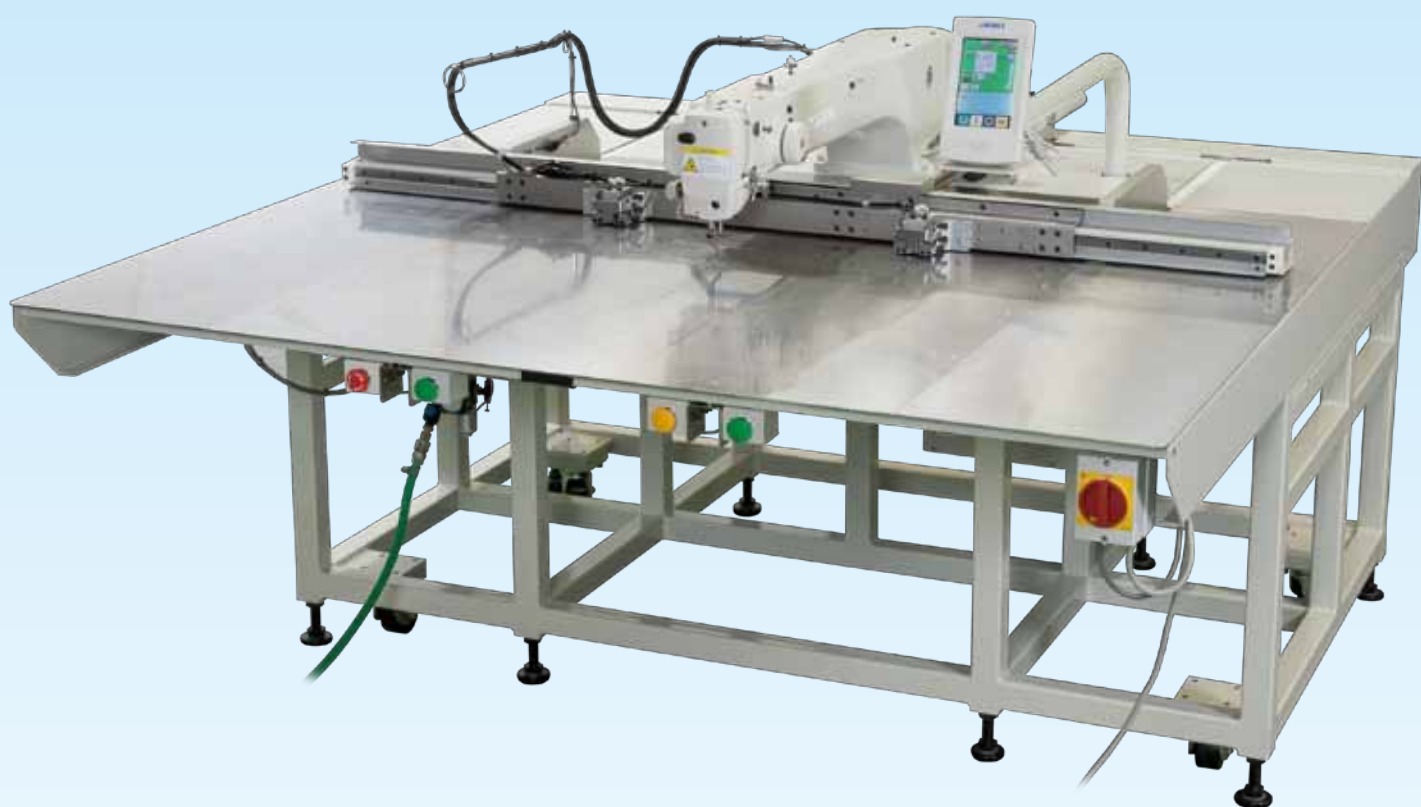

MRD-6060EN/10060EN

LARGE SIZE AUTOMATIC PROGRAMMABLE PATTERN SEWING MACHINE

SPECIFICATION

MODEL								
MRD-6060EN	★	2	20mm	600×600mm	0.05-12.7mm	★	2,000rpm ^{※1} 3,200rpm ^{※2}	1.81/min
MRD-10060EN				1000×600mm				

※1 INTERMITTED FEEDING STITCH LENGTH UNDER 3MM

※2 CONTINUOUS FEEDING STITCH LENGTH UNDER 3MM